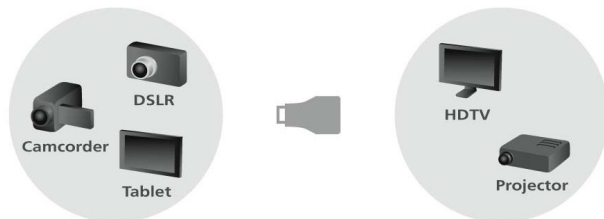

## MINI HDMI ADAPTER

118904

The equip® Mini HDMI Adapter perfect choice for you to bridge your mobile gadgets such as tablet PC, smartphone, DVR to an HDMI-interfaced monitor or projector.

### | Specification

<b>Connectors</b>	1 x HDMI A Type Female 1 x HDMI C Type Male
<b>Physical Properties</b>	Color: Black Material: Plastic Dimension (L x D x H) : 35 x 21 x 12mm Weight: 10g

### | Key Features

- HDMI A Type Female to C Type Male
- Provide Bridge Connection between HDMI Devices
- Gold-plated Connectors