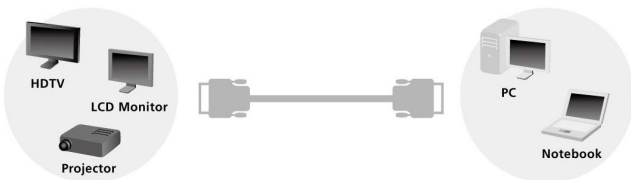

Application Diagram

Ordering Information

PN	EAN	Package Size	Weight
118967	4015867156582	197 x 154 x 63mm	232g
118968	4015867156599	197 x 154 x 86mm	330g
118969	4015867158913	197 x 154 x 86mm	456g

Package Contents

- 1 x DVI-D Dual-link Cable