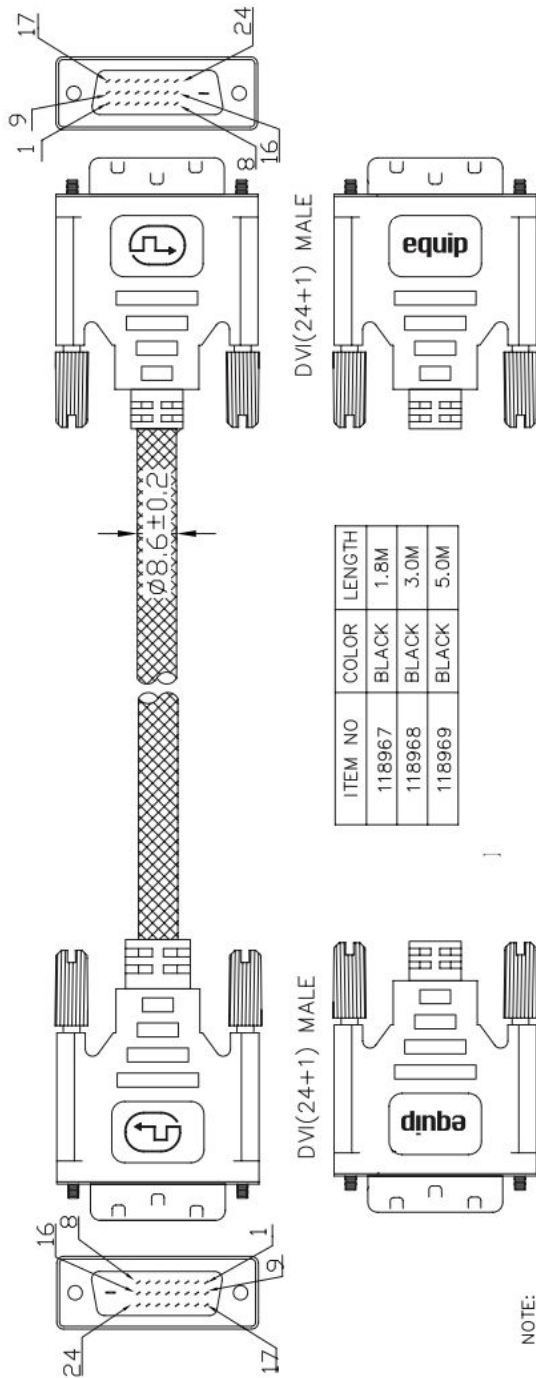

DVI-D DUAL-LINK CABLE

118967 | 118968 | 118969

The equip® DVI-D Dual-Link Cable is a DVI-D to DVI-D digital video cable which is designed to insure a perfect signal from digital video source at longer distances without loss or interference. With male DVI-D connectors on each end, it provides an interface between any DVI enabled devices, such as monitor, DVD player, digital projector, LCD and plasma HDTV, etc.

Specification

Connectors	2 x DVI-D Male	
Gauge	30AWG	
Cable Length	118967	1.8m
	118968	3.0m
	118969	5.0m
Packing	Blister	

Key Features

- Male to Male DVI-D (24+1) Dual-Link Cable
- Supports WQXGA Resolutions up to 2560 x 1600
- Double-Shielded for Fast and Error-Free Signals
- Gold-Plated Connectors for Maximum Conductivity
- Extra Flexibility and Protection with Nylon Braided Jacket

Application Diagram

Ordering Information

PN	EAN	Package Size	Weight
118967	4015867156582	197 x 154 x 63mm	232g
118968	4015867156599	197 x 154 x 86mm	330g
118969	4015867158913	197 x 154 x 86mm	456g

Package Contents

- 1 x DVI-D Dual-link Cable

NOTE: