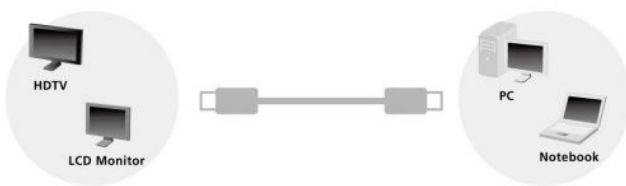

www.equip-info.net

DISPLAYPORT CABLE

119232 | 119233

The equip® DisplayPort Cable is a new generation digital audio and video cable, designed primarily for connections between computer and its display monitor, or a computer and a home-theater system. Intended to replace VGA, DVI and HDMI cables, it provides optimal resolution up to 2560 x 1600, color depth and refresh rate over fewer wires.

Specification

Connectors	2 x DisplayPort Male	
Gauge	28AWG	
Cable Length	119232	2.0m
	119233	3.0m
Packing	Blister	

Application Diagram

Key Features

- DisplayPort Male to DisplayPort Male
- Provides Both Digital Audio and Video in One Cable
- Supports High Resolution up to WQXGA (2560x1600)
- High-Definition Content Protection (HDCP) and DisplayPort Content Protection (DPCP) Capable
- Gold-Plated Connectors with Latches for Maximum Conductivity and Easy Connection