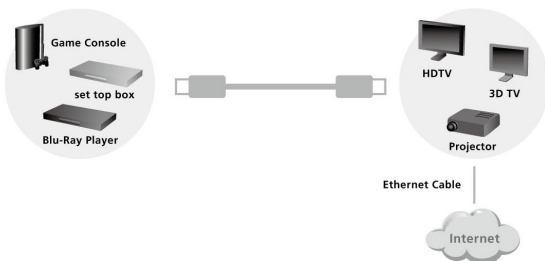

High Speed HDMI Cable with Ethernet

119241 | 119242 | 119243

The equip[®] High Speed HDMI Cable with Ethernet not only brings superior audio and video experience but also provides bi-directional data streams. Now you can enjoy the high quality online videos with ease.

Specification

Connectors	2 x HDMI A Type Male, Gold-plated	
Gauge	30AWG	
Cable Length	119241	1m
	119242	2m
	119243	3m
Packing	Blister	

Key Features

- Supports Ethernet channel
- 3D over HDMI and Audio Return Channel
- Supports HDCP
- Dolby TrueHD and DTS-HD Master Audio Compatible
- Resolution up to 1080p for HDTV, UXGA for Computer, and 4k x 2k for Digital Theater
- Transfer rate up to 10.2 Gbps (340MHz)