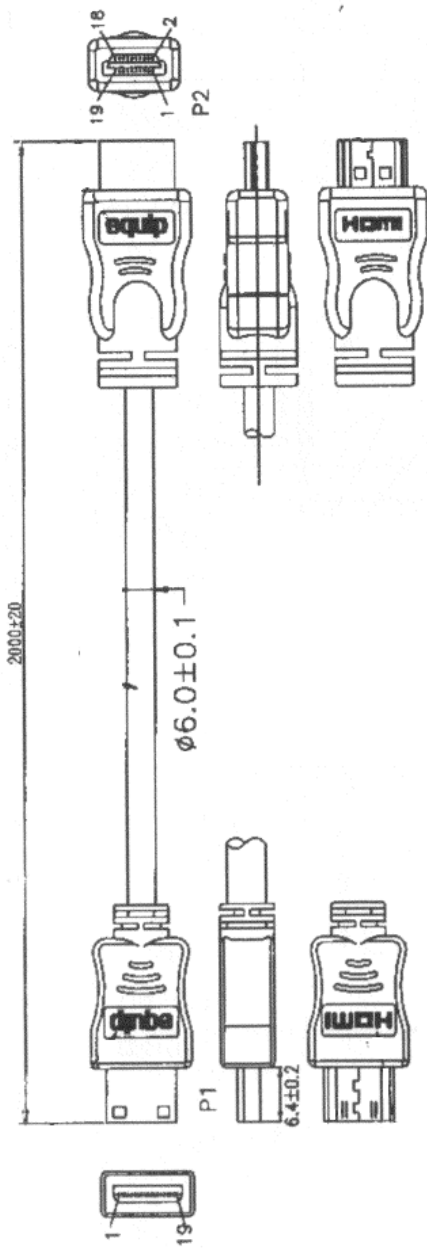

P1	HDMI C TYPE	HDMI A TYPE	P2
1	2 GND	1 WHITE	2 GND
2	3 RED	3 RED	1 WHITE
3			3 RED
4	5 GND	4 WHITE	5 GND
5	6 GREEN	6 GREEN	4 WHITE
6			6 GREEN
7	8 GND	7 WHITE	8 GND
8	9 BLUE	9 BLUE	7 WHITE
9			9 BLUE
10	11 GND	10 WHITE	11 GND
11	12 BROWN	12 BROWN	10 WHITE
12			12 BROWN
13	17 GND	17 GND	17 GND
14	19 WHITE	14 ORANGE	19 WHITE
15	13 GRAY	13 GRAY	14 ORANGE
16	15 YELLOW	15 YELLOW	13 GRAY
17	16 ORANGE	16 ORANGE	15 YELLOW
18	18 WHITE	18 WHITE	16 ORANGE
	SHELL DRAIN	SHELL	18 WHITE
			SHELL