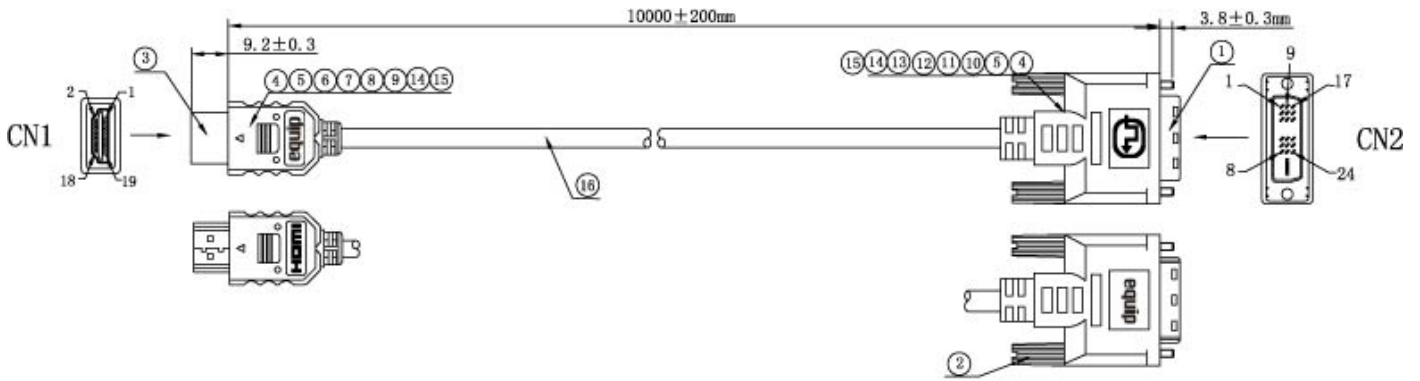

| Key Feature

Connectors	1 x HDMI Type A Male
	1 x DVI (18+1) Male

Cable length	119325 : 5.0m
	119329 : 10m

Gauge	119325 : 28AWG
	119329 : 26AWG

| Key Feature

- HDMI Type A Male to DVI (18+1) Male
- Supports FullHD video streams
- Max. reliability by triple shielding (2x foil and 1x metal-braid screen)
- Gold flash contact
- Built with knurled screws
- Packing: equip zip bag