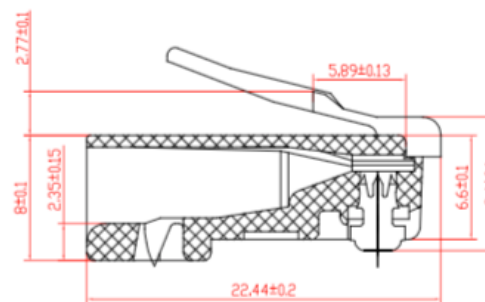

Cat.6 RJ45 Plug

121144

The equip[®] Modular Plug is made of high-quality materials and a sturdy component for the RJ45 round cable deployment.

| Specification

Category	Cat.6
Material	Plastic
Shielding	Un-Shielded
Gold Plated	Yes

| Drawing:

| Ordering Information

PN	EAN	Color
121144	4015867206959	Transparent

| Package Contents

- Cat.6 RJ45 plug

Packing: equip zip bag (100PCS/Bag)