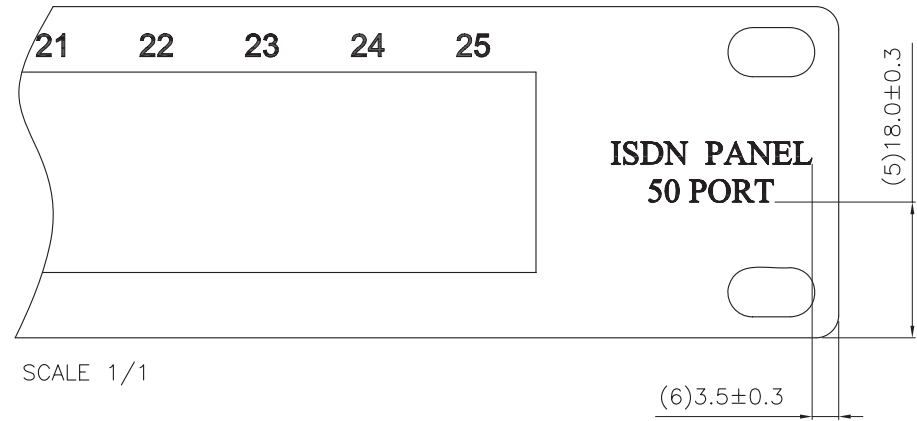

1 2 3 4 5 6

A

A

43.8

B

B

C

C

D

D

ISDN Patchpanel 50port LSA+ / 1U black

No.	MODIFIED AREA	ORIGINAL	MODIFY	DATE	MODIFIER

1 2 3 4 5 6
10cm