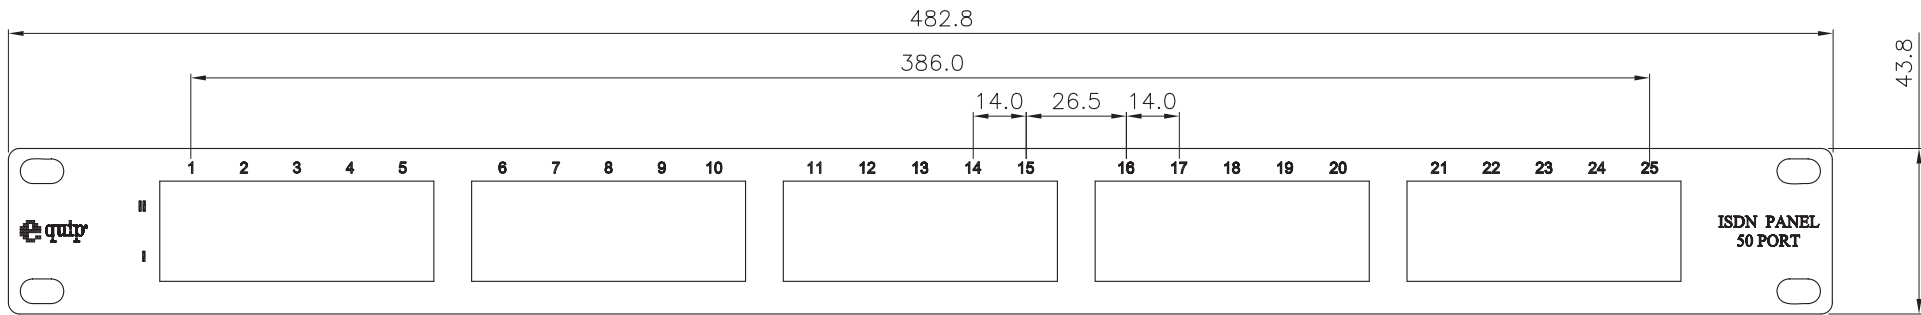

1 2 3 4 5 6

A

A

43.8

B

B