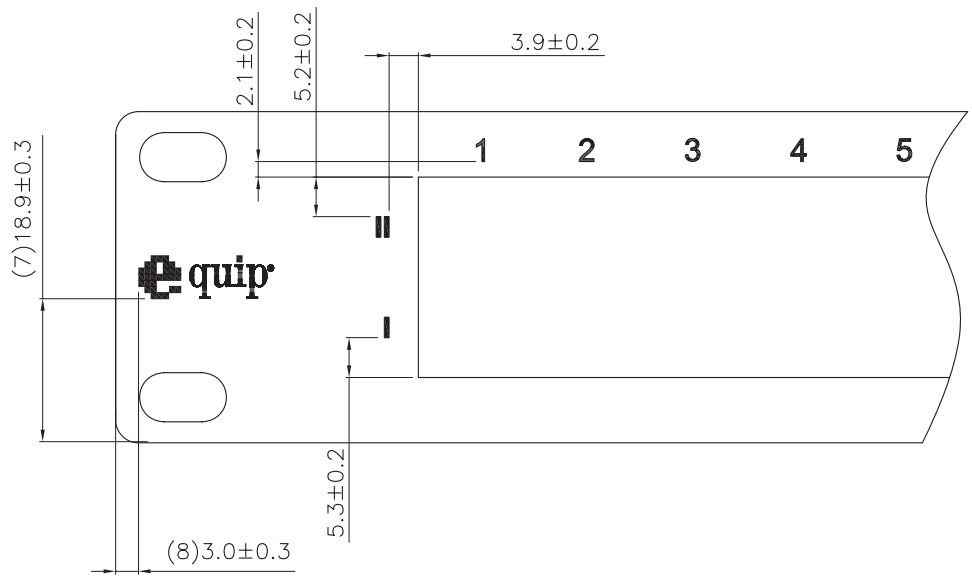

1 2 3 4 5 6

A

A

43.8

B

B

C

C

D

D

ISDN Patchpanel 50port LSA+ / 1U black

No.	MODIFIED AREA	ORIGINAL	MODIFY	DATE	MODIFIER

1 2 3 4 5 6
10cm