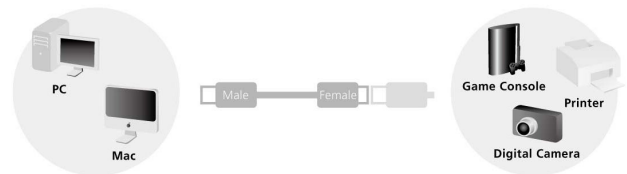

| Application Diagram

| Ordering Information

PN	EAN	Package Size	Weight
128750	4015867108093	275 x 175 x 15mm	56g
128751	4015867108147	275 x 175 x 20mm	82g
128752	4015867108185	275 x 175 x 20mm	151g

| Package Contents

- 1 x USB 2.0 Cable, A/M to A/F