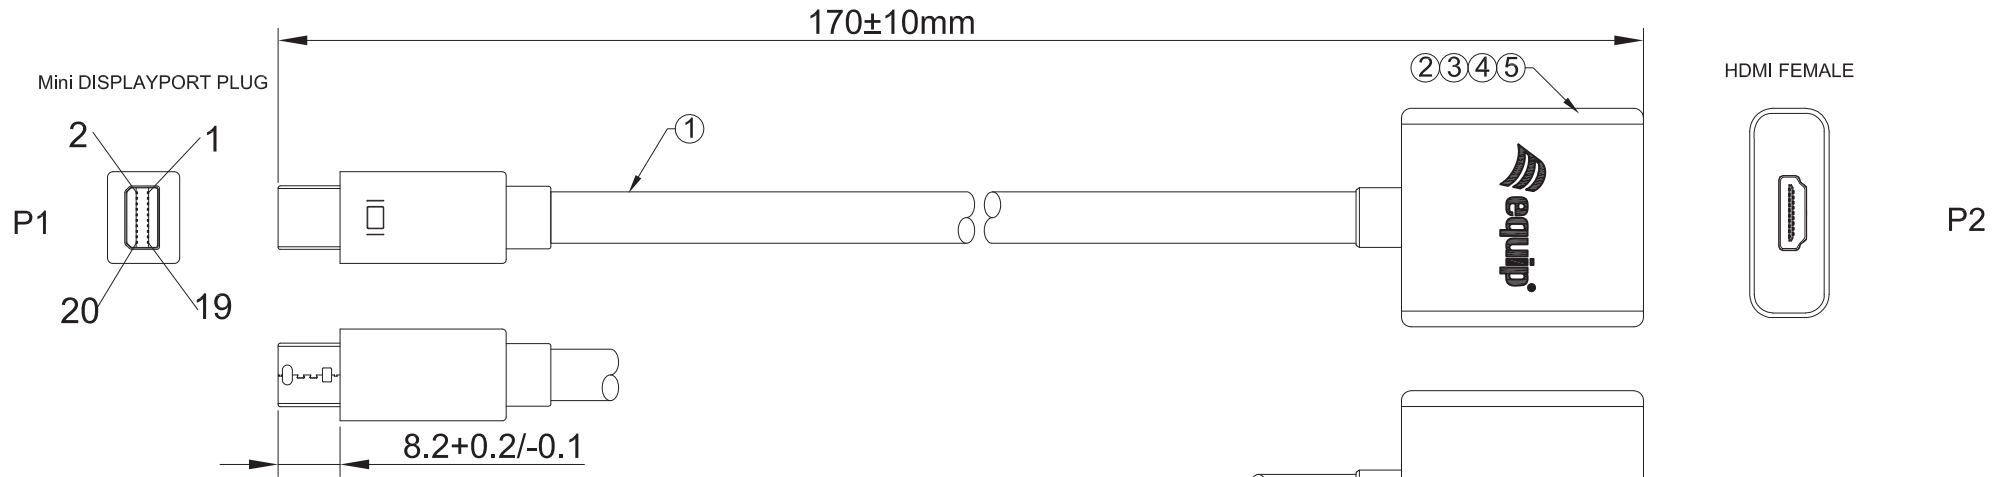

RoHS Compliant

REV	DESCRIPTION OF CHANGE	DATE
A0	INITIAL RELEASE	2016-2-24

TEST WITH 4K*2K PRESOLUTION

5	PVC	60P PVC Black	9.10g
4	Cover	HDMI Black Case.	1 Pcs
3	Front Cover	HDMI Front Cover	1 Pcs
2	Cable clamp	VGA/HDMI/DVI PCB'A 32# Cable clamp	1 Pcs
	CONN	Mini DP TO HDMI A/F PCB'A,Plate Gold	1 Pcs
1	CABLE	UL20276(32AWG*1P+D+AL/MY)*5C+32AWG*5C+MY/AL+BRAID, JACKET PVC BLACK. OD=5.5±0.20mm	1 Pcs
NO.	Material name	Specification description	Q' TY

DWG NO	(UNIT) MM
REV	(SCALE)
PAGE	1/1
DESIGN	
CHECKED	
APPROVED	

	
TITLE	Mini DP to HDMI Adapter Cable
PART NO	133434

DIMENSIONS ARE IN MILLIMETERS TOLERANCES:
 LINEAR: X ± 1.0
 XX ± 0.5
 XXX ± 0.15
 XXXX ± 0.05
 ANGULAR: ± 0.5°