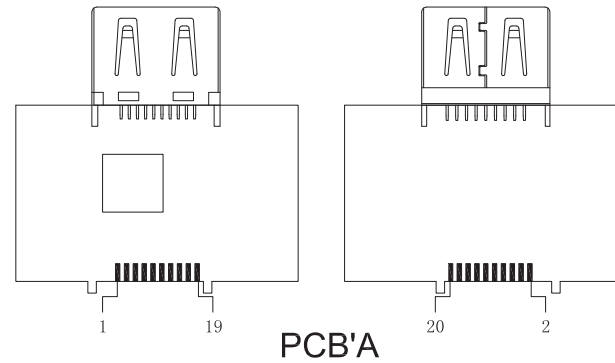

RoHS Compliant

REV	DESCRIPTION OF CHANGE	DATE
A0	INITIAL RELEASE	2016-2-24

TEST WITH 4K*2K PRESOLUTION

5	PVC	60P PVC Black	9.10g
4	Cover	HDMI Black Case.	1 Pcs
3	Front Cover	HDMI Front Cover	1 Pcs
2	Cable clamp	VGA/HDMI/DVI PCB'A 32# Cable clamp	1 Pcs
	CONN	Mini DP TO HDMI A/F PCB'A,Plate Gold	1 Pcs
1	CABLE	UL20276(32AWG*1P+D+AL/MY)*5C+32AWG*5C+MY/AL+BRAID, JACKET PVC BLACK. OD=5.5±0.20mm	1 Pcs
NO.	Material name	Specification description	Q' TY

DWG NO	(UNIT) MM
REV	(SCALE)
PAGE	1/1
DESIGN	
CHECKED	
APPROVED	

	
TITLE	Mini DP to HDMI Adapter Cable
PART NO	133434

DIMENSIONS ARE IN MILLIMETERS TOLERANCES:
 LINEAR: X ± 1.0
 XX ± 0.5
 XXX ± 0.15
 XXXX ± 0.05
 ANGULAR: ± 0.5°