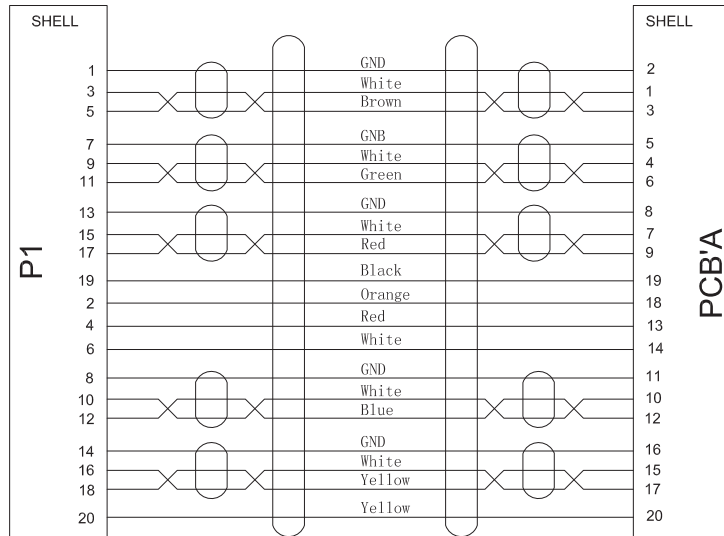

RoHS Compliant

REV	DESCRIPTION OF CHANGE	DATE
A0	INITIAL RELEASE	2016-2-24

TEST WITH 4K*2K PRESOLUTION

5	PVC	60P PVC Black	9.10g
4	Cover	HDMI Black Case.	1 Pcs
3	Front Cover	HDMI Front Cover	1 Pcs
2	Cable clamp	VGA/HDMI/DVI PCB'A 32# Cable clamp	1 Pcs
	CONN	Mini DP TO HDMI A/F PCB'A,Plate Gold	1 Pcs
1	CABLE	UL20276(32AWG*1P+D+AL/MY)*5C+32AWG*5C+MY/AL+BRAID, JACKET PVC BLACK. OD=5.5±0.20mm	1 Pcs
NO.	Material name	Specification description	Q' TY

DWG NO	(UNIT) MM
REV	(SCALE)
PAGE	1/1
DESIGN	
CHECKED	
APPROVED	

	
TITLE	Mini DP to HDMI Adapter Cable
PART NO	133434

DIMENSIONS ARE IN MILLIMETERS TOLERANCES:
 LINEAR: X ± 1.0
 XX ± 0.5
 XXX ± 0.15
 XXXX ± 0.05
 ANGULAR: ± 0.5°