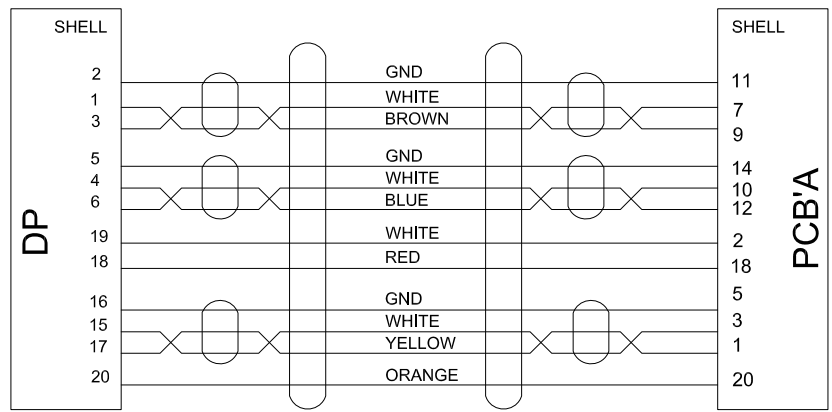

RoHS Compliant

REV	DESCRIPTION OF CHANGE	DATE
A0	INITIAL RELEASE	2016-2-24

TEST WITH 1080P RESOLUTION

4	Cover	DP(M)Black Bottom Case	1 Pcs	
		DP(M)Black Top Case	1 Pcs	
3	PVC	60P PVC Black	10.5g	
		Cover	VGA Black Case.	1 Pcs
		Front cover	VGA HDMI Front Cover Black.	1 Pcs
		Cable clamp	VGA/HDMI/DVI PCB'A 32#Cable clamp	1 Pcs
		CONN	DP TO VGA F Blue PCB'A,Plate Nickel	1 Pcs
1	CABLE	UL20276 (32AWG*1P+D+AL/MY)*5C+32AWG*5C+AL+D+BRAID, JACKET PVC BLACK. OD=5.5±0.20mm	1 Pcs	
NO.	Material name	Specification description	Q' TY	

DWG NO	(UNIT) MM
REV	(SCALE)
PAGE	
DESIGN	DIMENSIONS ARE IN MILLIMETERS TOLERANCES: LINEAR: X ± 1.0 XX ± 0.5 XXX ± 0.15 XXXX ± 0.05 ANGULAR: ± 0.5°
CHECKED	
APPROVED	

(ITEM NO)	DP to VGA Adapter Cable
(PART NO)	133435