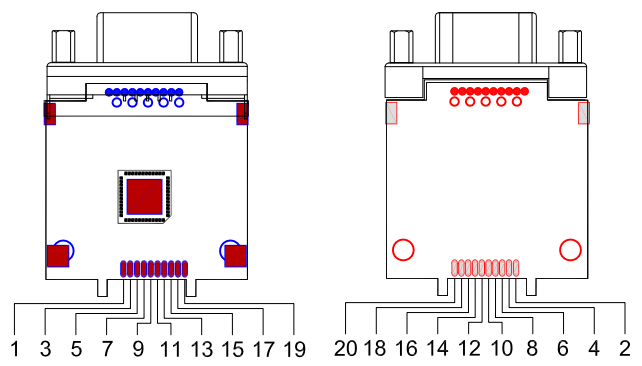

RoHS Compliant

REV	DESCRIPTION OF CHANGE	DATE
A0	INITIAL RELEASE	2016-2-24

TEST WITH 1080P RESOLUTION

4	Cover	DP(M)Black Bottom Case	1 Pcs	
		DP(M)Black Top Case	1 Pcs	
3	PVC	60P PVC Black	10.5g	
		Cover	VGA Black Case.	1 Pcs
		Front cover	VGA HDMI Front Cover Black.	1 Pcs
		Cable clamp	VGA/HDMI/DVI PCB'A 32#Cable clamp	1 Pcs
		CONN	DP TO VGA F Blue PCB'A,Plate Nickel	1 Pcs
1	CABLE	UL20276 (32AWG*1P+D+AL/MY)*5C+32AWG*5C+AL+D+BRAID, JACKET PVC BLACK. OD=5.5±0.20mm	1 Pcs	
NO.	Material name	Specification description	Q' TY	

DWG NO	(UNIT) MM
REV	(SCALE)
PAGE	
DESIGN	DIMENSIONS ARE IN MILLIMETERS TOLERANCES: LINEAR: X ± 1.0 XX ± 0.5 XXX ± 0.15 XXXX ± 0.05 ANGULAR: ± 0.5°
CHECKED	
APPROVED	

(ITEM NO)	DP to VGA Adapter Cable
(PART NO)	133435