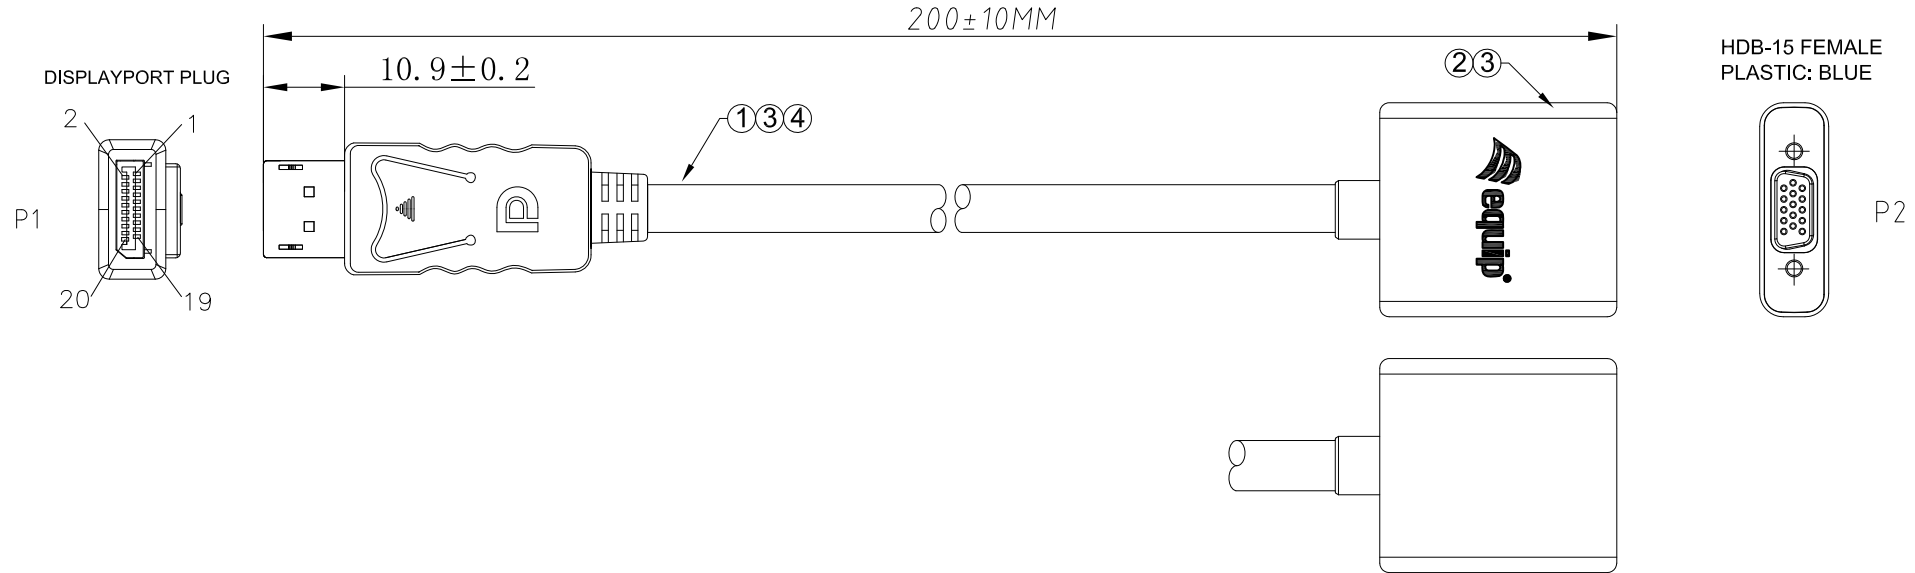

RoHS Compliant

REV	DESCRIPTION OF CHANGE	DATE
A0	INITIAL RELEASE	2016-2-24

TEST WITH 1080P RESOLUTION

4	Cover	DP(M)Black Bottom Case	1 Pcs	
		DP(M)Black Top Case	1 Pcs	
3	PVC	60P PVC Black	10.5g	
		Cover	VGA Black Case.	1 Pcs
		Front cover	VGA HDMI Front Cover Black.	1 Pcs
		Cable clamp	VGA/HDMI/DVI PCB'A 32#Cable clamp	1 Pcs
		CONN	DP TO VGA F Blue PCB'A,Plate Nickel	1 Pcs
1	CABLE	UL20276 (32AWG*1P+D+AL/MY)*5C+32AWG*5C+AL+D+BRAID, JACKET PVC BLACK. OD=5.5±0.20mm	1 Pcs	
NO.	Material name	Specification description	Q' TY	

DWG NO	(UNIT) MM
REV	(SCALE)
PAGE	
DESIGN	DIMENSIONS ARE IN MILLIMETERS TOLERANCES: LINEAR: X ± 1.0 XX ± 0.5 XXX ± 0.15 XXXX ± 0.05 ANGULAR: ± 0.5°
CHECKED	
APPROVED	

(ITEM NO)	DP to VGA Adapter Cable
(PART NO)	133435