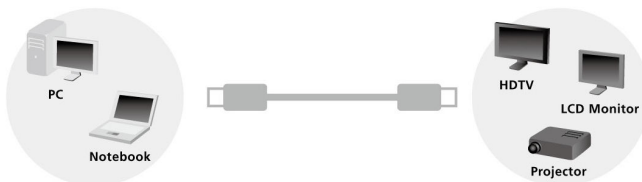

## DISPLAYPORT TO HDMI ADAPTER CABLE

133436

The equip® DisplayPort to HDMI Adapter Cable is constructed with the high quality materials to transfer clear video and audio signals. Simply connect your PC or laptop to a display with HDMI interface to experience the superior visual enjoyment.

### | Key Features

- Compliant with DisplayPort 1.1
- Support Full DisplayPort Connection
- Compliant with HDMI, Transfer Rate up to 2.25Gbps
- Supports 1080p Full HD Video Streams
- PC Resolutions up to 1920 x 1200 (WUXGA)
- Synchronize Both Audio and Video Streams