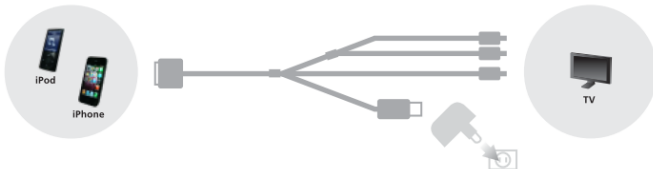

DOCK TO COMPOSITE AV CABLE

| 134100

Simply connects your iPhone or iPod to the TV with the equip® Dock to Composite AV Cable, you can easily share the multimedia files on your mobile gadgets. In addition, with the USB connector you can also charge your device and sync data with the computer.

| Specification

Connectors	1 x USB A Type Male
	3 x Composite AV Plugs
	1 x Dock Connector
Physical Properties	Color: White
	Plastic Housing
	Cable Length: 1.8m

| Key Features

- Connects iPod / iPhone with TV or Home Theater System
- USB Connector for Power Charge and Data Sync
- Colorized Composite Plugs for Easy Identification