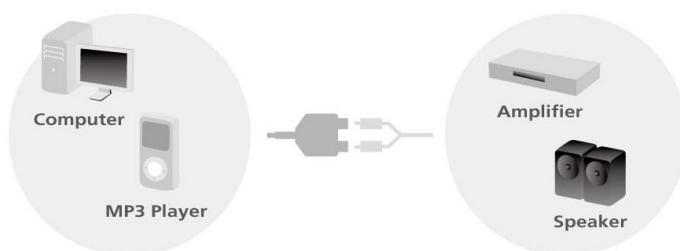

| Application Diagram

| Ordering Information

PN	EAN	Package Size	Weight
149275	4015867159651	154 x 103 x 24mm	36g

| Package Contents

- 1 x Audio Adapter