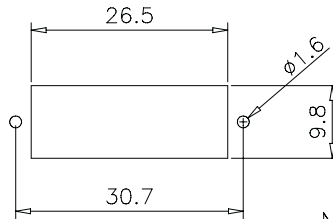

DESCRIPTION

RECOMMENDED PANEL THICKNESS 1.60±0.1

SUGGESTED PANEL CUTOUT

MECHANICAL :

	<i>MATERIAL</i>	<i>Q'TY</i>
1. SC HOUSING	PBT(UL 94-V0) Ivory Color	2
2. HOLDER	PBT(UL 94-V0)	4
3. SLEEVE	PHOSPHOR BRONZE	2
4. CLIP	STAINLESS	1
5. DUST COVER	PP	4

SC-Duplex Adapter/Coupler Singel-mode, Blue

156131 = OS1 (Blue)

Selling unit: 12pcs/pack

NOTE: TOL ± 0.1 m/m

DIGITAL DATA
COMMUNICATIONS