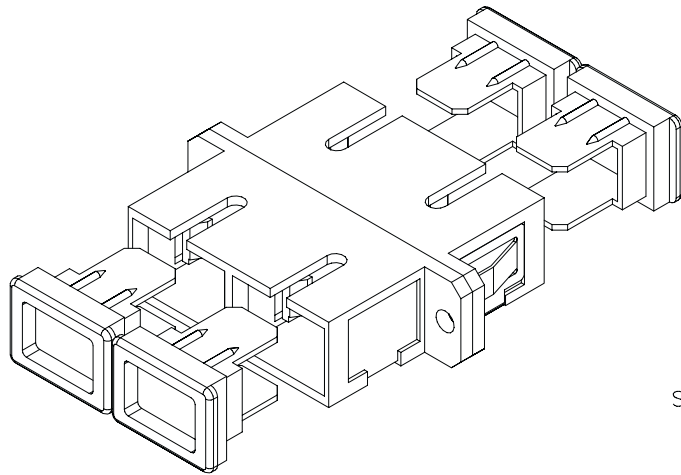

DESCRIPTION

RECOMMENDED PANEL THICKNESS 1.60±0.1

SUGGESTED PANEL CUTOUT

MECHANICAL :

	<i>MATERIAL</i>	<i>Q'TY</i>
1. SC HOUSING	PBT(UL 94-V0) Ivory Color	2
2. HOLDER	PBT(UL 94-V0)	4
3. SLEEVE	PHOSPHOR BRONZE	2
4. CLIP	STAINLESS	1
5. DUST COVER	PP	4

SC-Duplex Adapter/Coupler Singel-mode, Blue

156131 = OS1 (Blue)

Selling unit: 12pcs/pack

NOTE: TOL ± 0.1 m/m

DIGITAL DATA
COMMUNICATIONS