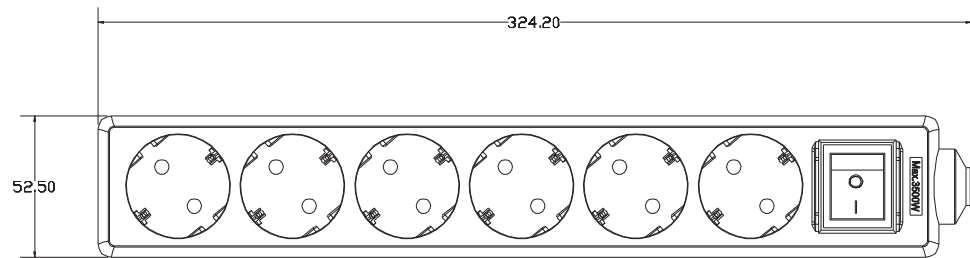

6-Outlet Power Strip with Switch

245552

The equip[®] 6-Socket Power Strip comes with 6 standard outlets, suits to most of your powered devices and offers safe power supply.

Specification

Input Socket	1 x Schuko Male
Output Socket	6 x Schuko
Cable Length	H05VV-F 3G 1.5 mm ² x 1.5M
Rating	250V,16A 50/60HZ, Max. 3500W
Material	Plastic Case
Dimension	320 x 50 x 43mm

Ordering Information

PN	EAN	Weight
245552	4015867222041	350g

Packing information

Equip Polybag

Key Features

- With child protection
- 6 Sockets
- On/Off Switch

Package Contents

- 1 x 6-Outlet Power Strip

6-Outlet Power Strip with Switch

245552

Specification:

**Input socket: 1 x Schuko CEE 7/7 90° Angled

**Output Socket: 6 x DIN49440 (Schuko)

**With illuminated ON/OFF switch

**Cable SPEC: H05VV-F 3G1.5mm² x 1.5m

**Rating: 250V~, 16 A 50/60Hz, Max. 3500W

**Material : Plastic Case

**Dimension: 324.2 x 52.5x40 mm