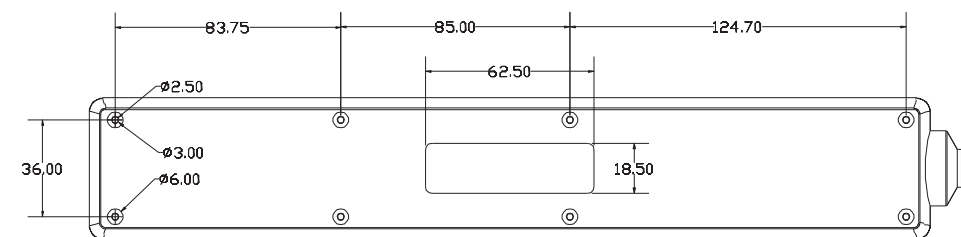

6-Outlet Power Strip with Switch

245552

The equip[®] 6-Socket Power Strip comes with 6 standard outlets, suits to most of your powered devices and offers safe power supply.

Specification

Input Socket	1 x Schuko Male
Output Socket	6 x Schuko
Cable Length	H05VV-F 3G 1.5 mm ² x 1.5M
Rating	250V,16A 50/60HZ, Max. 3500W
Material	Plastic Case
Dimension	320 x 50 x 43mm

Ordering Information

PN	EAN	Weight
245552	4015867222041	350g

Packing information

Equip Polybag

Key Features

- With child protection
- 6 Sockets
- On/Off Switch

Package Contents

- 1 x 6-Outlet Power Strip

6-Outlet Power Strip with Switch

245552

Specification:

**Input socket: 1 x Schuko CEE 7/7 90° Angled

**Output Socket: 6 x DIN49440 (Schuko)

**With illuminated ON/OFF switch

**Cable SPEC: H05VV-F 3G1.5mm² x 1.5m

**Rating: 250V~, 16 A 50/60Hz, Max. 3500W

**Material : Plastic Case

**Dimension: 324.2 x 52.5x40 mm