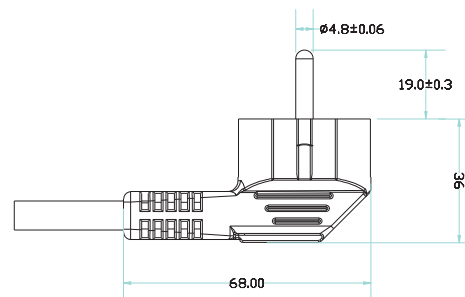

6-Outlet Power Strip with Switch

245552

The equip[®] 6-Socket Power Strip comes with 6 standard outlets, suits to most of your powered devices and offers safe power supply.

Specification

Input Socket	1 x Schuko Male
Output Socket	6 x Schuko
Cable Length	H05VV-F 3G 1.5 mm ² x 1.5M
Rating	250V,16A 50/60HZ, Max. 3500W
Material	Plastic Case
Dimension	320 x 50 x 43mm

Ordering Information

PN	EAN	Weight
245552	4015867222041	350g

Packing information

Equip Polybag

Key Features

- With child protection
- 6 Sockets
- On/Off Switch

Package Contents

- 1 x 6-Outlet Power Strip

6-Outlet Power Strip with Switch

245552

Specification:

**Input socket: 1 x Schuko CEE 7/7 90° Angled

**Output Socket: 6 x DIN49440 (Schuko)

**With illuminated ON/OFF switch

**Cable SPEC: H05VV-F 3G1.5mm² x 1.5m

**Rating: 250V~, 16 A 50/60Hz, Max. 3500W

**Material : Plastic Case

**Dimension: 324.2 x 52.5x40 mm