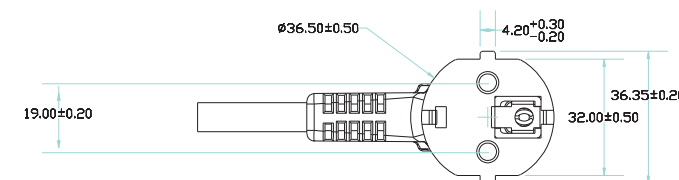

6-Outlet Power Strip with Switch

245552

The equip[®] 6-Socket Power Strip comes with 6 standard outlets, suits to most of your powered devices and offers safe power supply.

Specification

Input Socket	1 x Schuko Male
Output Socket	6 x Schuko
Cable Length	H05VV-F 3G 1.5 mm ² x 1.5M
Rating	250V,16A 50/60HZ, Max. 3500W
Material	Plastic Case
Dimension	320 x 50 x 43mm

Ordering Information

PN	EAN	Weight
245552	4015867222041	350g

Packing information

Equip Polybag

Key Features

- With child protection
- 6 Sockets
- On/Off Switch

Package Contents

- 1 x 6-Outlet Power Strip

6-Outlet Power Strip with Switch

245552

Specification:

**Input socket: 1 x Schuko CEE 7/7 90° Angled

**Output Socket: 6 x DIN49440 (Schuko)

**With illuminated ON/OFF switch

**Cable SPEC: H05VV-F 3G1.5mm² x 1.5m

**Rating: 250V~, 16 A 50/60Hz, Max. 3500W

**Material : Plastic Case

**Dimension: 324.2 x 52.5x40 mm