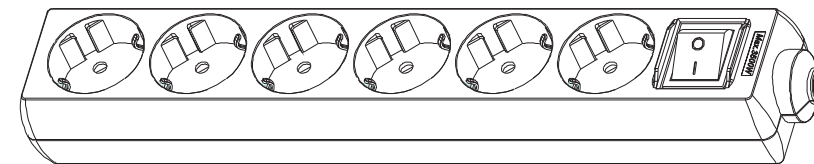

6-Outlet Power Strip with Switch

245552

The equip[®] 6-Socket Power Strip comes with 6 standard outlets, suits to most of your powered devices and offers safe power supply.

Specification

Input Socket	1 x Schuko Male
Output Socket	6 x Schuko
Cable Length	H05VV-F 3G 1.5 mm ² x 1.5M
Rating	250V,16A 50/60HZ, Max. 3500W
Material	Plastic Case
Dimension	320 x 50 x 43mm

Ordering Information

PN	EAN	Weight
245552	4015867222041	350g

Packing information

Equip Polybag

Key Features

- With child protection
- 6 Sockets
- On/Off Switch

Package Contents

- 1 x 6-Outlet Power Strip

6-Outlet Power Strip with Switch

245552

Specification:

**Input socket: 1 x Schuko CEE 7/7 90° Angled

**Output Socket: 6 x DIN49440 (Schuko)

**With illuminated ON/OFF switch

**Cable SPEC: H05VV-F 3G1.5mm² x 1.5m

**Rating: 250V~, 16 A 50/60Hz, Max. 3500W

**Material : Plastic Case

**Dimension: 324.2 x 52.5x40 mm