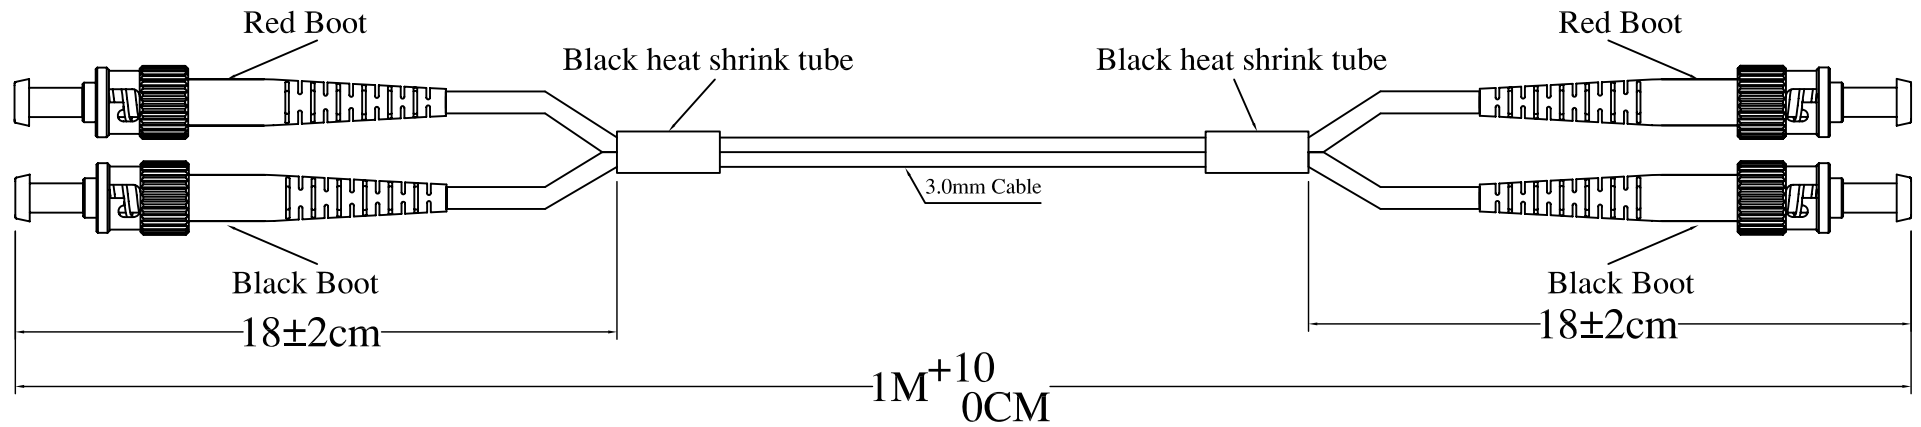

DUPLEX FIBER OPTIC CABLE ST/PC-ST/PC 50/125 OM3 LSZH

Specifications:

Fiber Mode	MM
Type	ST/PC-ST/PC
Cable Diameter (mm)	Φ 3.0
Cable Color	Aqua
Core Diameter (um)	50/125
Insertion Loss (dB)	≤ 0.25
Return Loss (dB)	≥ 35
Operating Temperature (°C)	-40~+75
Storage Temperature (°C)	-40~+85

UNIT	mm	PAGE	1/1	MODEL	ST/PC-ST/PC
SCALE	--	DRAW		DRAW NO.	
MAT.		CHECK		NAME	ST-ST-Patchcords
DATE	10-Feb-15	APPR.		MAT_NO.	

VIEW

equip