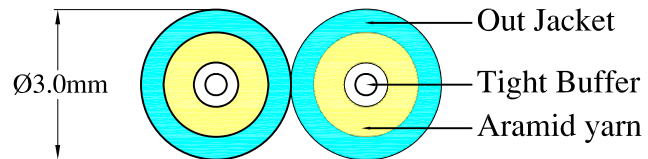

DUPLEX FIBER OPTIC CABLE ST/PC-ST/PC 50/125 OM3 LSZH

Specifications:

Fiber Mode	MM
Type	ST/PC-ST/PC
Cable Diameter (mm)	Φ 3.0
Cable Color	Aqua
Core Diameter (um)	50/125
Insertion Loss (dB)	≤ 0.25
Return Loss (dB)	≥ 35
Operating Temperature (°C)	-40~+75
Storage Temperature (°C)	-40~+85