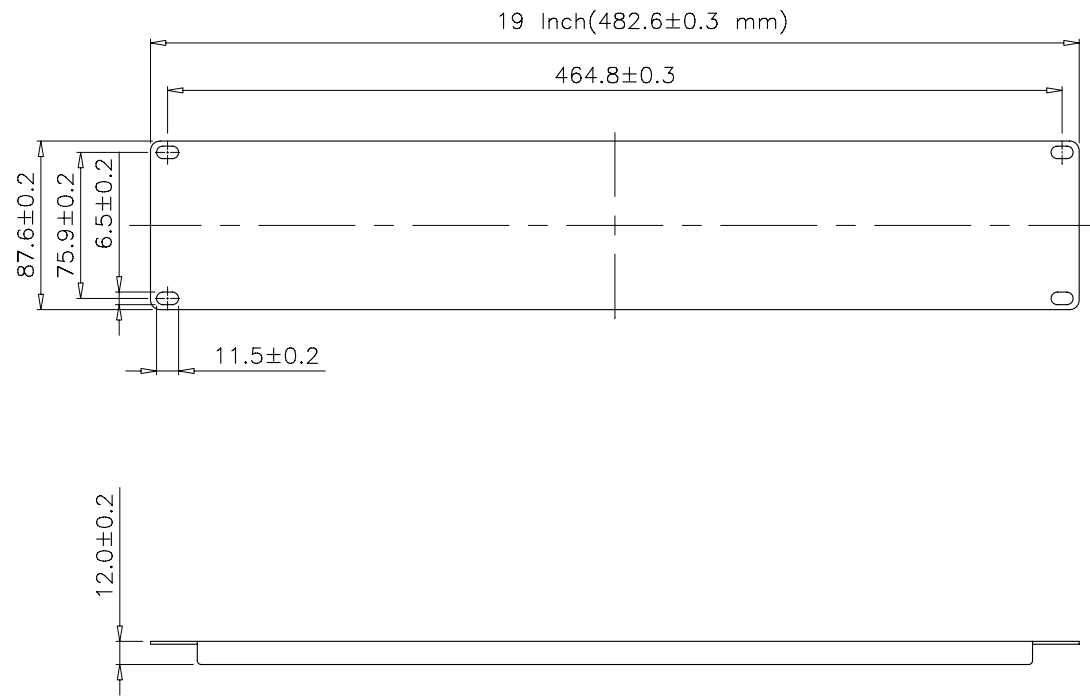

SCALE 1/5

| Model No. | Color                 |
|-----------|-----------------------|
| 327511    | Black (RAL 9005)      |
| 327522    | Light Grey (RAL 7035) |

Specification :

Material :  
 1. Panel : SPCC, 1.5 mm thickness