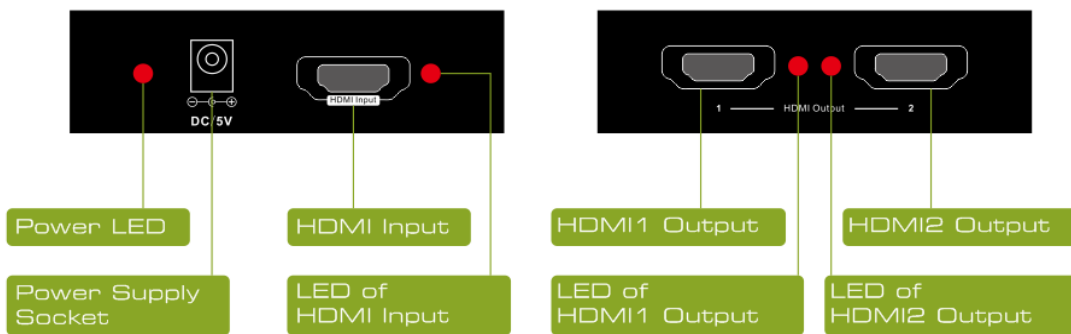

| Interface