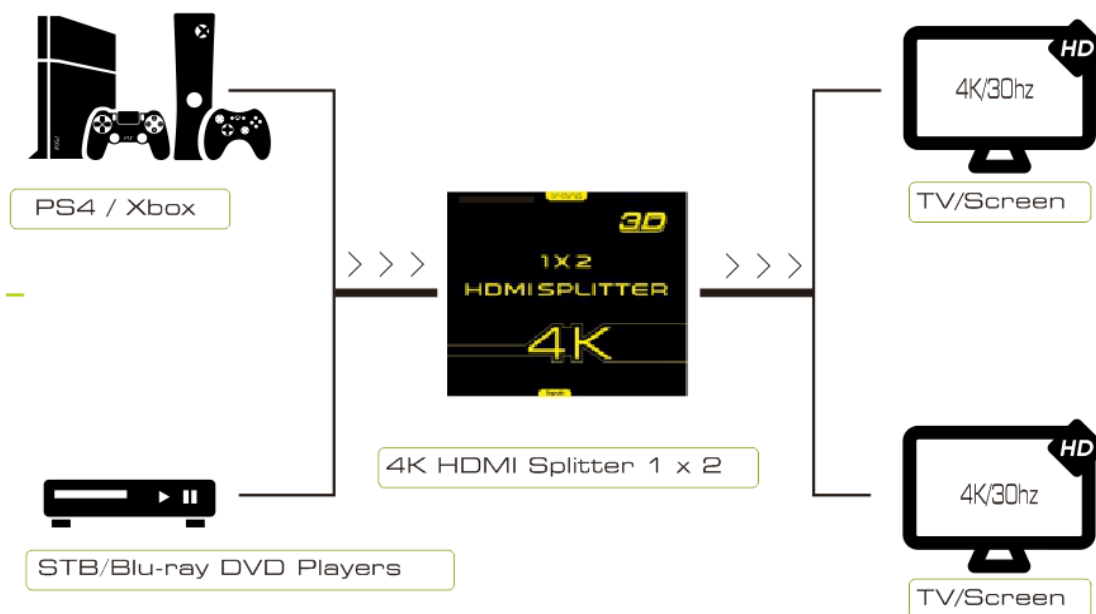

2-Ports HDMI Splitter

332712

The equip® 2-Port HDMI Splitter distributes one video stream to two displays, bringing synchronized high-definition video to conventions, home theaters, shopping areas, and campuses with ease.

| Specification

Input Video Signal:	0.5-1.0 volts P-P
Input DDC Signal:	5 Volt p-p (TTL)
Max single Link Range:	4K x 2K@ 30HZ
Output Video:	HDMI 1.4a + HDCP1.0/1.1/1.2/1.3
Resolution DTV/HDTV:	576i/576p/720p/1080i/1080P/4K
HDMI Version:	HDMI 1.4a
Frequency Bandwidth:	2.97Gbps
EIDI Duration:	4 seconds
Power supply:	DC 5V
Support deep color:	30bit, 36bit, 48bit per pixel
Digital audio format:	DTS-HD/Dolby-true-HD/LPCM 7.1/ DTS/Dolby –AC3/DSD

| Interface

| Connection Diagram

www.equip-info.net

| Ordering Information

PN	EAN	Package Size	Weight
332712	4015867161944	65x121x101mm	30g

Warranty: 3 years

| Package Contents

- HDMI splitter 1x2 X 1 PCS
- User manual X 1 PCS
- Power adapter 5V1A X 1 PCS