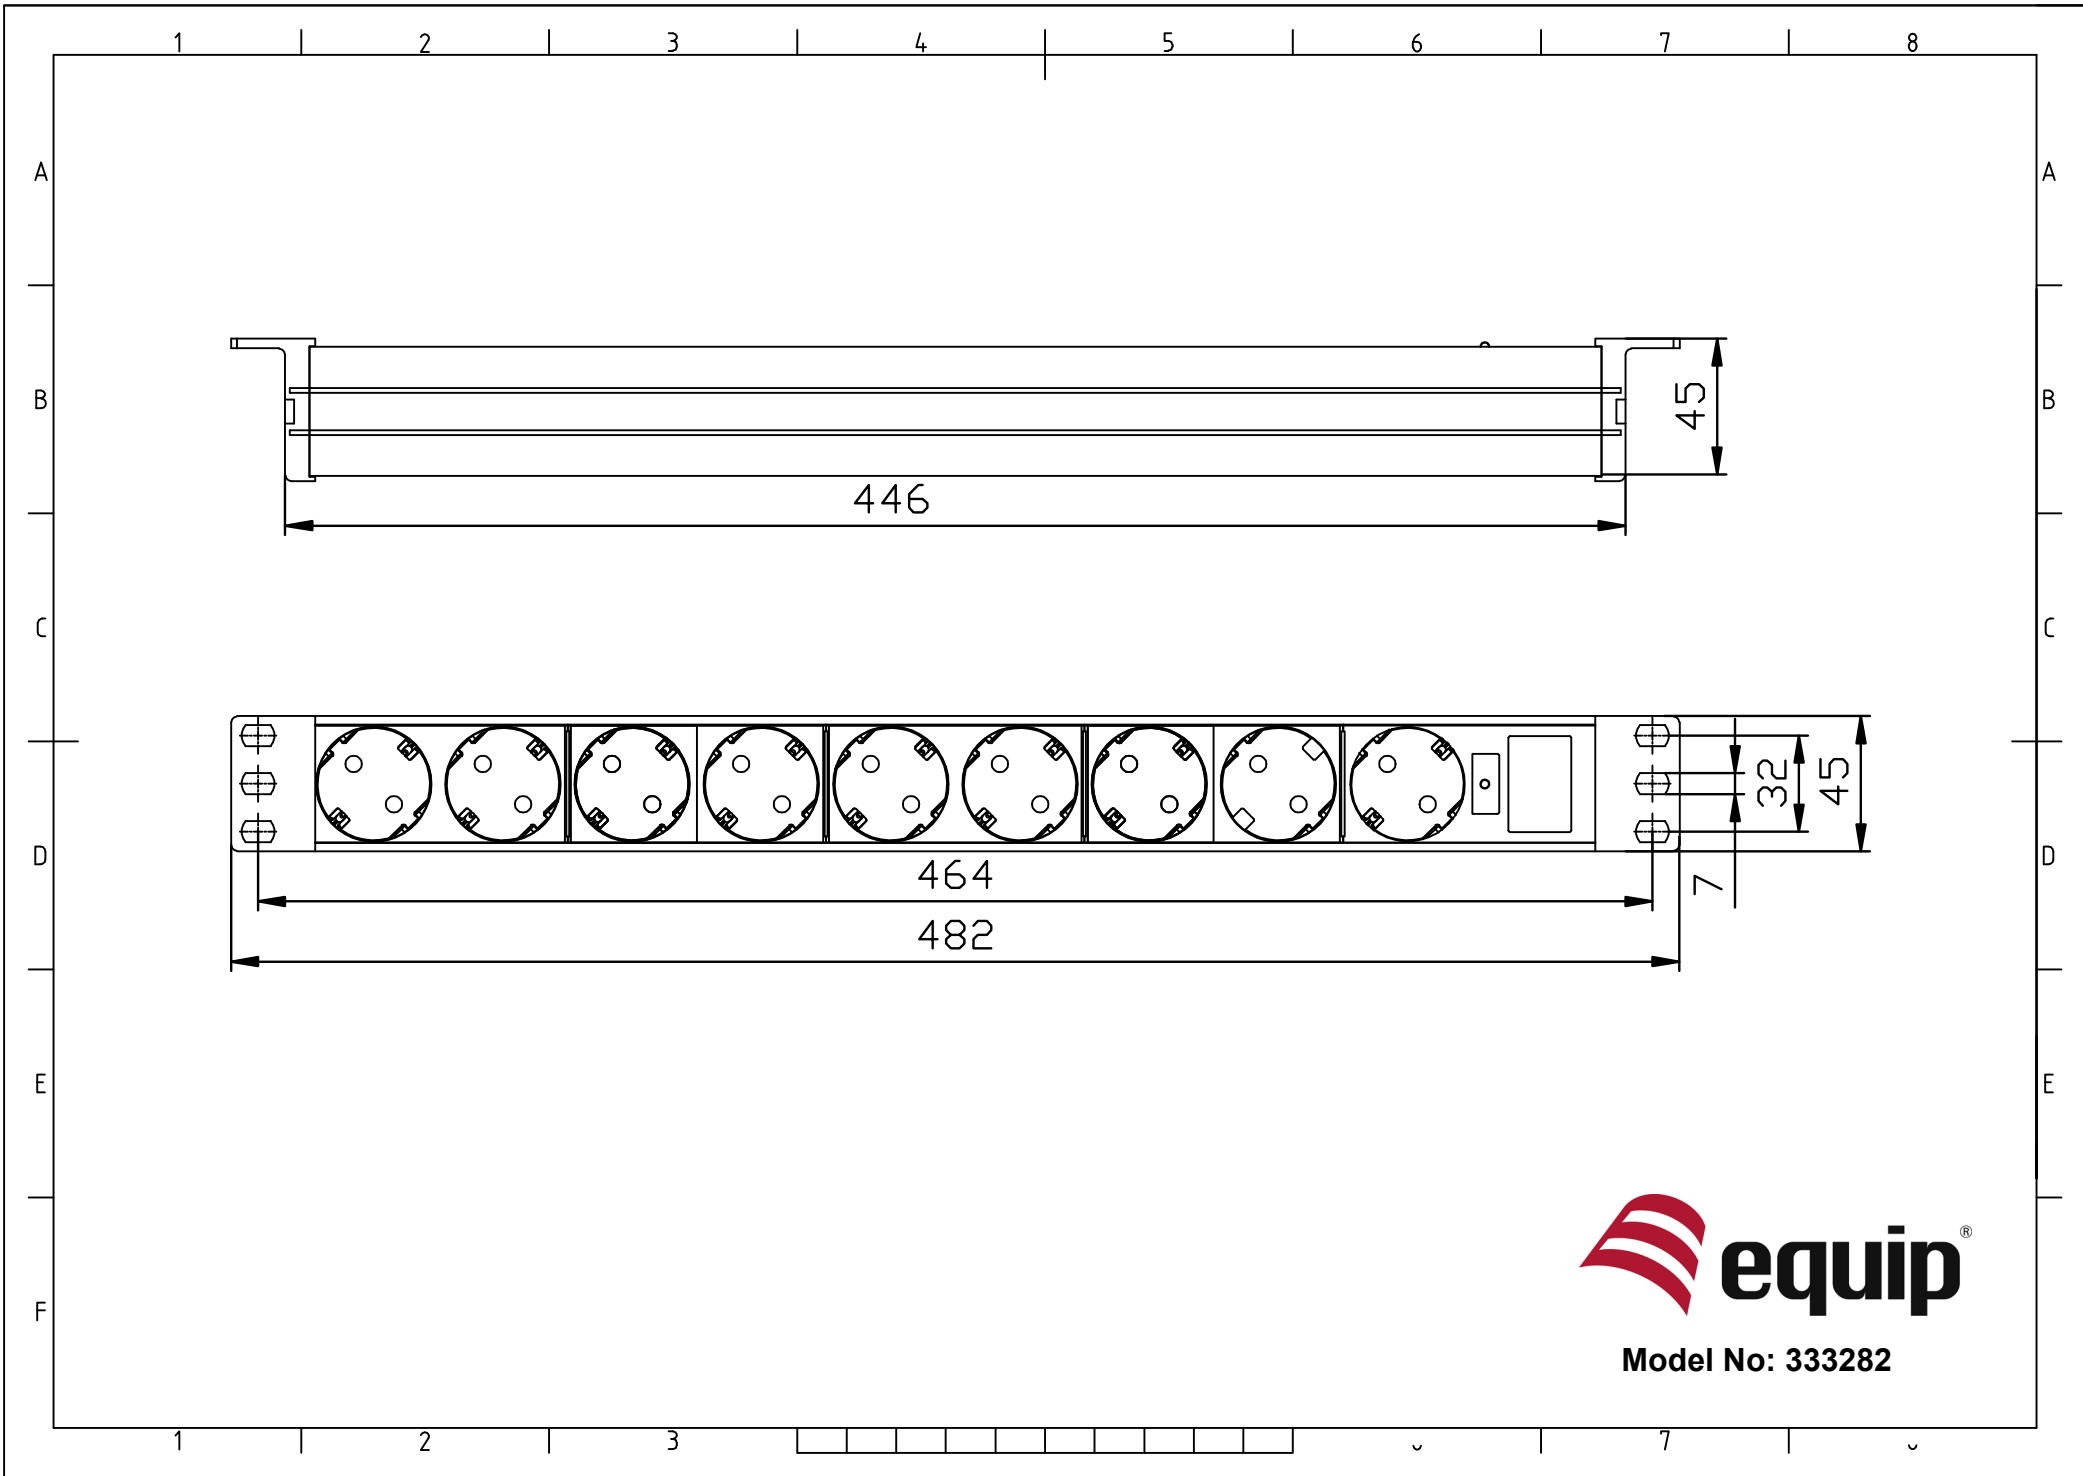

### | Specification

<b>Input Socket</b>	1 x Schuko Male
<b>Output Socket</b>	9 x DIN49440 (German)
<b>Power Core</b>	3 x 1.5mm <sup>2</sup> x 1.8m
<b>Installation</b>	1U
<b>Rating</b>	250VAC, 50/60Hz / 16A
<b>Material</b>	Plastic Shell
<b>Dimension</b>	485 x 45 x 45mm

### | Ordering Information

PN	EAN	Weight
333282	4015867157800	700g

#### Packing :

Corrugated Box (520x100x60mm)

Model No: 333282