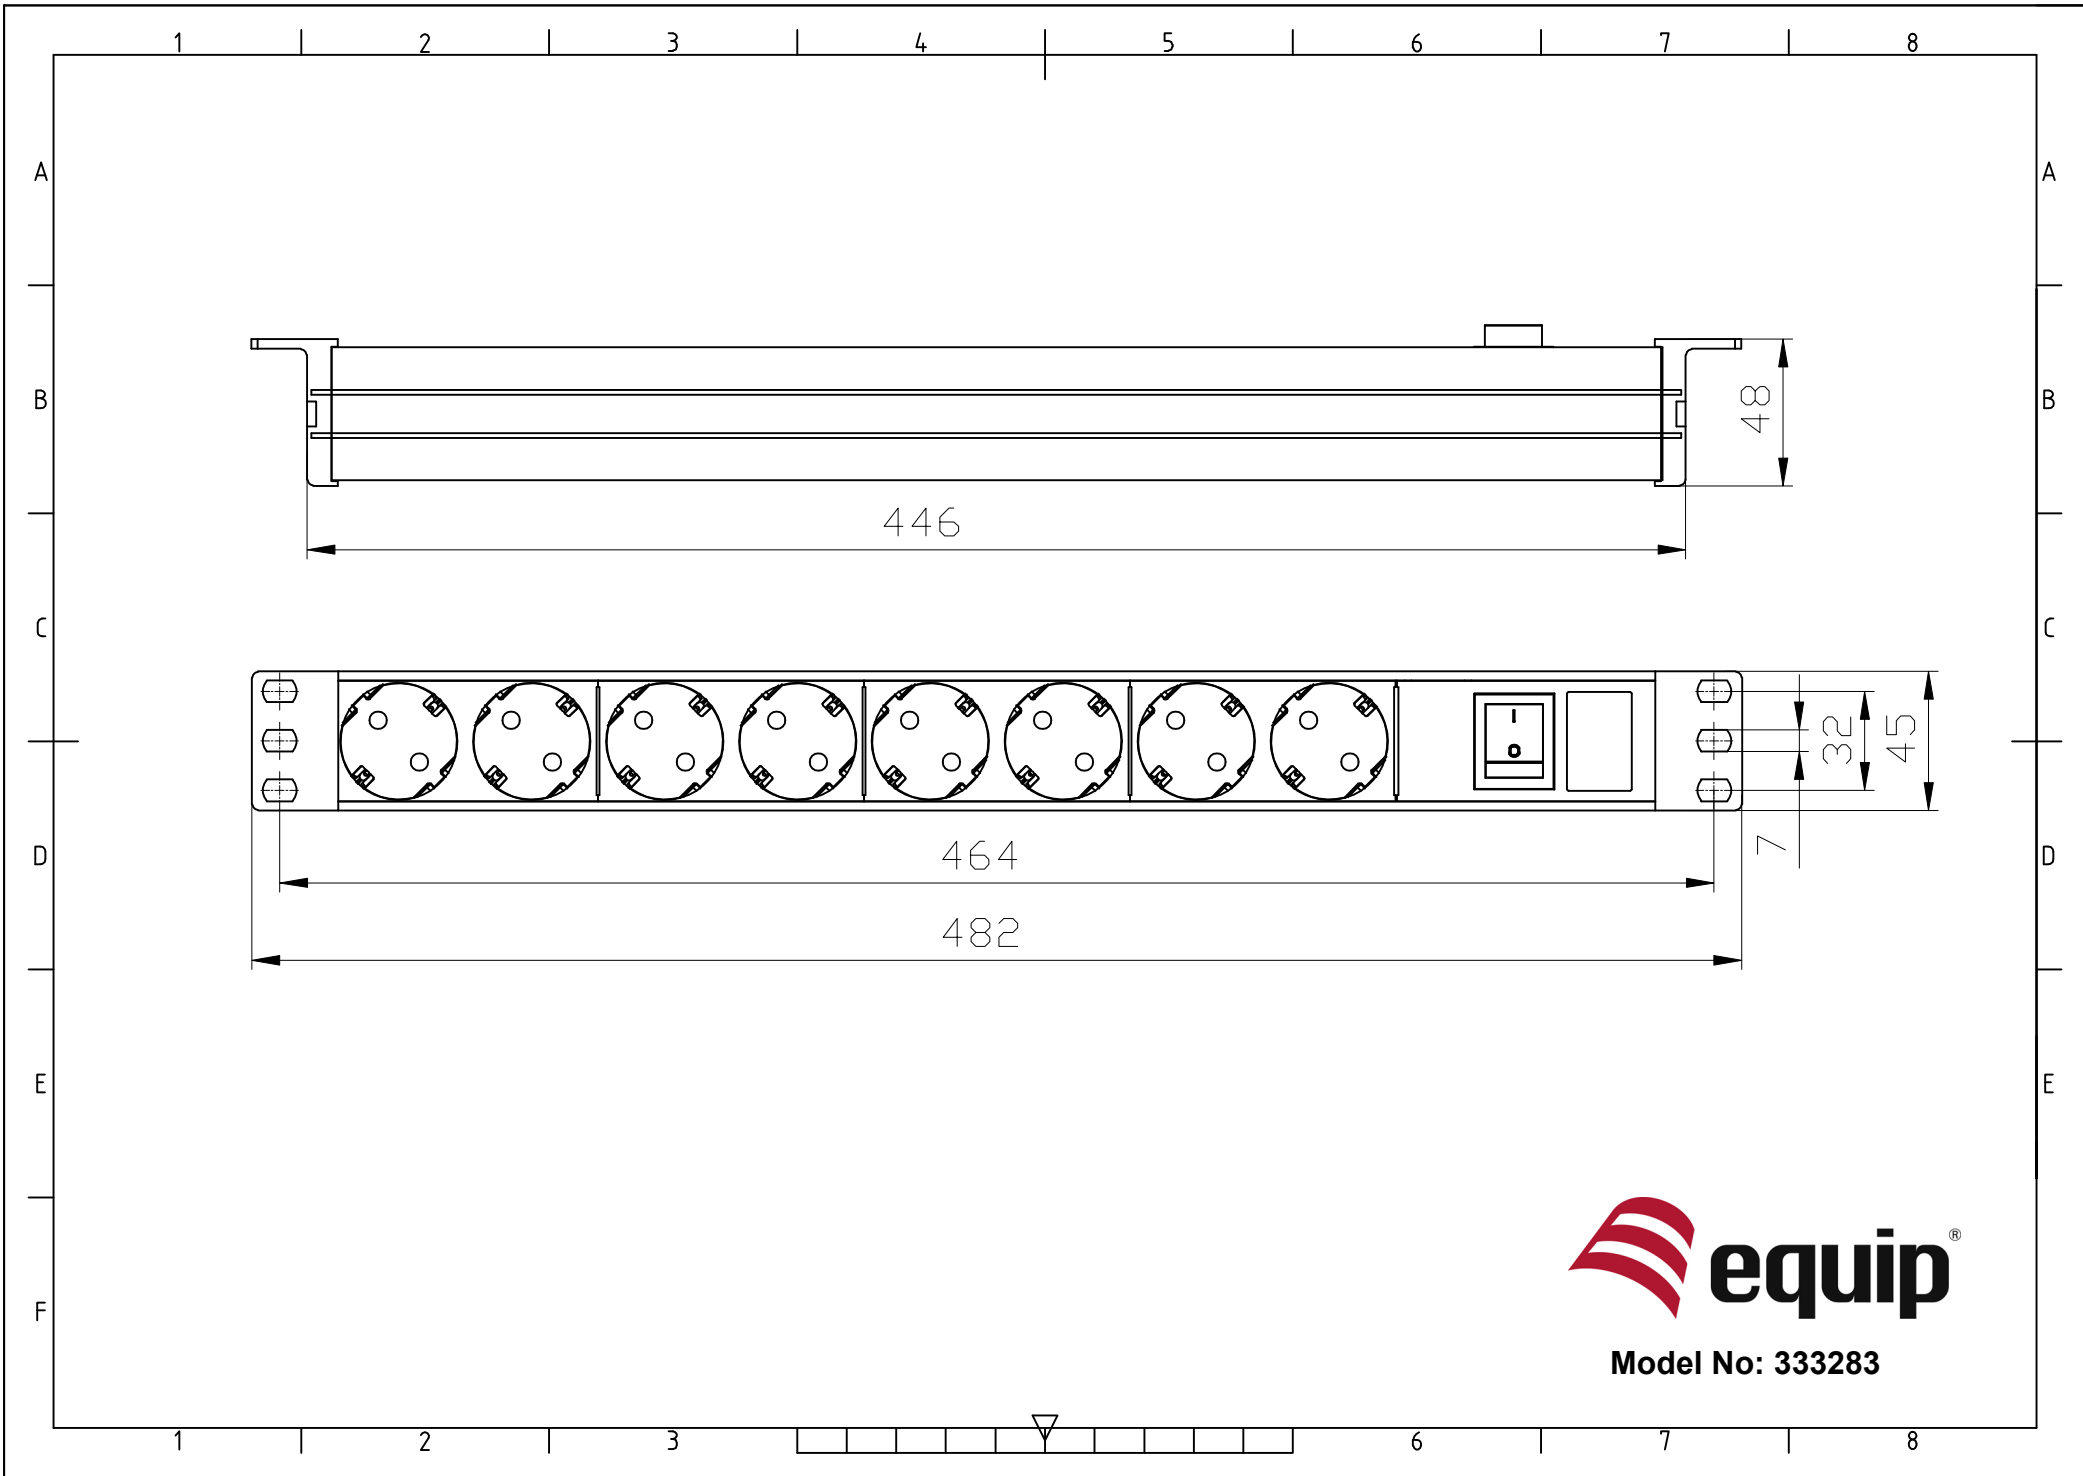

| Specification

Input Socket	1 x Schuko Male
Output Socket	8 x DIN49440 (German)
Power Core	3 x 1.5mm ² x 1.8m
Installation	1U
Rating	250VAC, 50/60Hz / 16A
Material	Plastic Shell
Dimension	482 x 45 x 45mm

| Package Contents

- 1 x 8-Outlet German Power Distribution Unit

| Ordering Information

PN	EAN	Weight
333283	4015867157794	650g

Packing :

Corrugated Box (520x100x60mm)

Model No: 333283