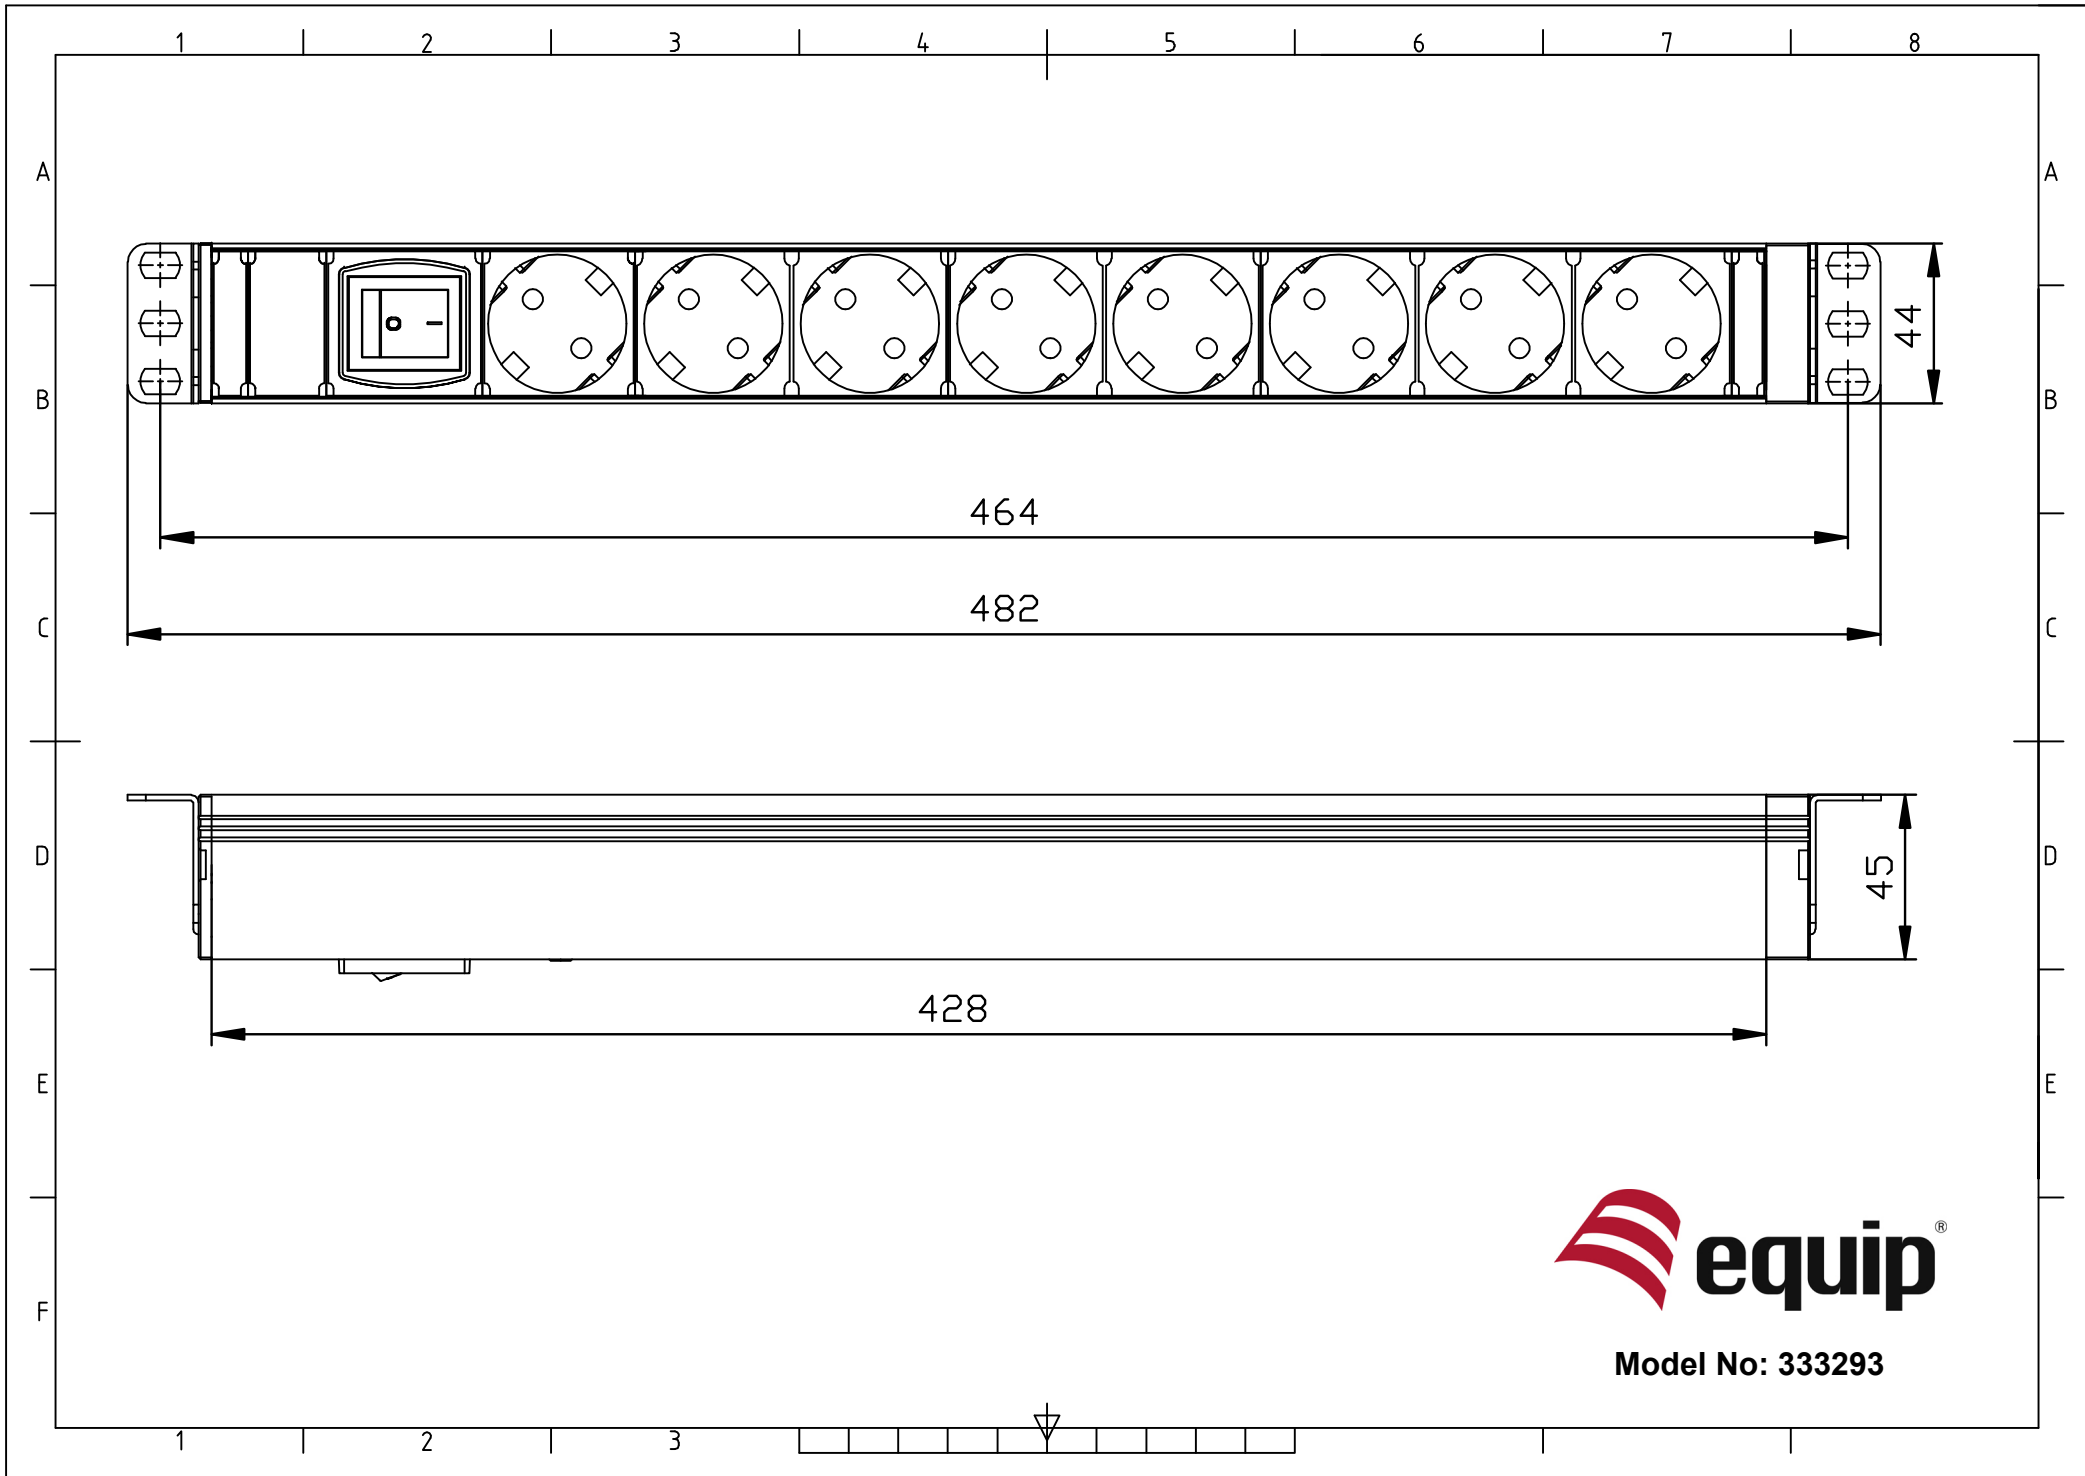

| Specification

Input Socket	1 x Schuko Male
Output Socket	8 x DIN49440 (German)
Power Core	3 x 1.5mm ² x 2.0m
Installation	1U
Rating	250VAC, 50/60Hz / 16A
Material	Aluminum Shell
Dimension	440 x 45 x 45mm

| Ordering Information

PN	EAN	Weight
333293	4015867166932	820g

| Package Contents

- 1 x 8-Outlet German Power Distribution Unit

Packing :

Corrugated Box (540x100x60mm)

Model No: 333293