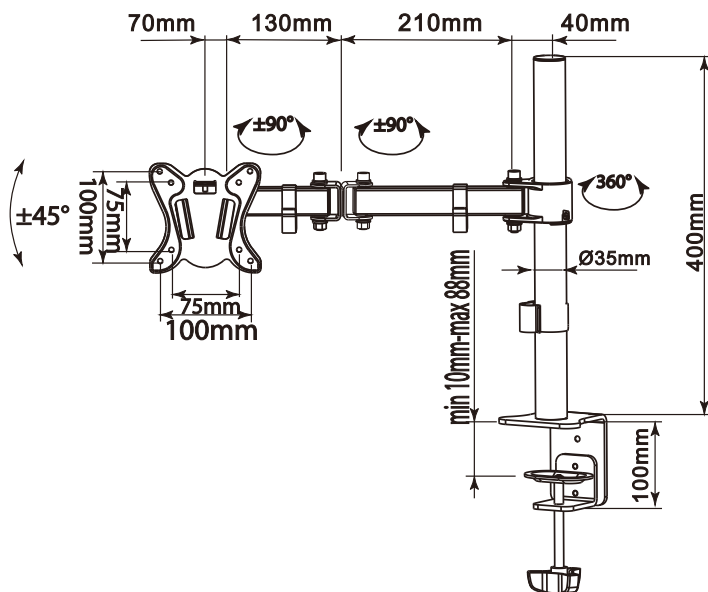

13"-27" Articulating Monitor Desk Mount Bracket

Model No.: 650151

I Overview

The equip® Monitor Desk Mount Bracket is a compact but sturdy product that ensures a reliable installation of your LCD/LED monitor. Follow the graphic guide included in the package, you can install your monitor on your own with ease.

I Drawing