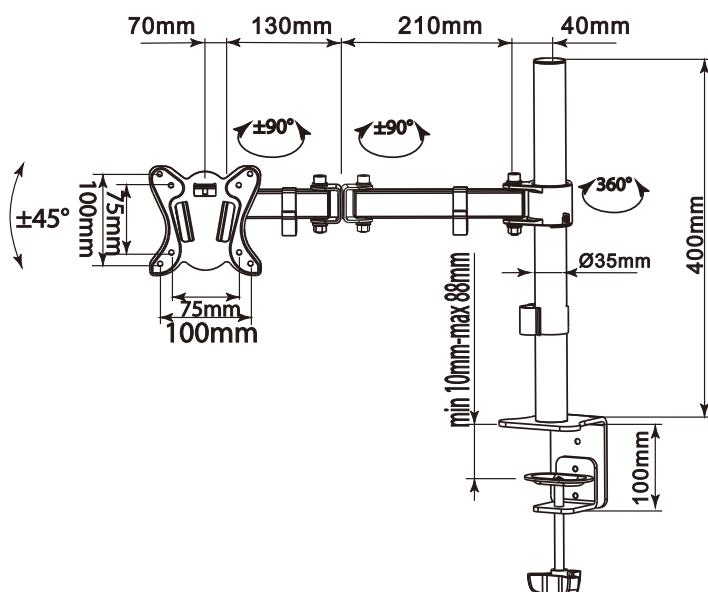

13"-32" Articulating Monitor Desk Mount Bracket

Model No.: 650151

I Overview

The equip® Monitor Desk Mount Bracket is a compact but sturdy product that ensures a reliable installation of your LCD/LED monitor. Follow the graphic guide included in the package, you can install your monitor on your own with ease.

I Drawing

www.equip-info.net

I Key Features

- 360° Rotary VESA Plate
- Easy to adjust height
- Built in cable management
- VESA standards compliant

I Specification

Material	Steel, Aluminum, Plastic
Surface Finished	Powder Coating
Color	Black
Dimension	116x490x550mm/110X450X500mm
Installation	Grommet, Clamp
Suggested Screen Size	13" - 32"
Support Curved TV	No
Screen Q'ty	1
Load Capacity	8KG
VESA Mount Standard	75x75, 100x100
Tilt Range	+45° ~ -45°
Swivel Range	+90° ~ -90°
Screen Rotation	+180° ~ -180°
Arm Full Extension	428mm/450mm
Pole Height	450mm/400mm
Suggest Desktop Thickness	Clamp: Max.88mm, Grommet: Max.75mm
Cable Management	Yes

I Package Contents

- 1 x Monitor Desk Mount Bracket
- 1 x Screw Pack
- 1 x Quick Installation Guide