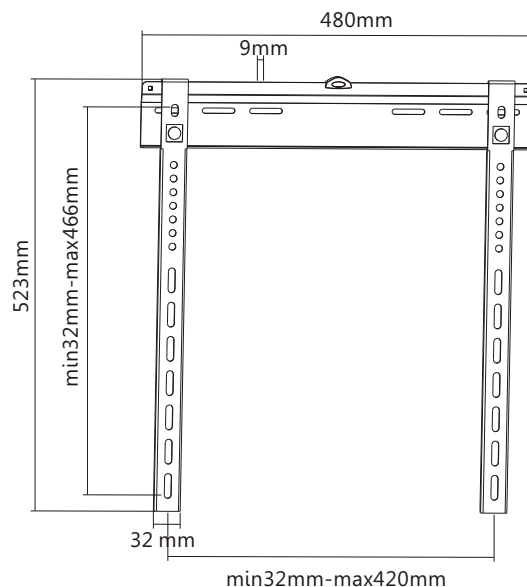

32"-55" Fixed TV Wall Mount Bracket

Model No.: 650320

I Overview

The equip[®] TV Wall Mount Bracket is a compact but sturdy product that ensures a reliable installation of your LCD/Plasma TV. Follow the graphic guide included in the package, you can install your TV on your own with ease. The wall bracket fits most of the wall materials- brick, concrete and wood, making the ideal choice for you to set up your screens.

I Drawing

www.equip-info.net

I Key Features

- Strong magnetic attachment
- Built in bubble level
- VESA standards compliant

I Specification

Material	Steel
Surface Finished	Powder Coating
Color	Black
Dimension	9x480x523mm
Suggested Screen Size	32" - 55"
Support Curved TV	No
Load Capacity	55KG
VESA Mount Standard	200x200, 300x300, 400x200, 400x400
Max. VESA	420x466mm
Mounting Hole Pattern	Universal
Distance to Wall	9mm
Screen Freely Tilting	No
Tilt Range	No
Swivel Range	No
Installation	Single Stud
Wall Plate Type	Fixed Wall Plate
Anti-Theft	No
Cable Management	No