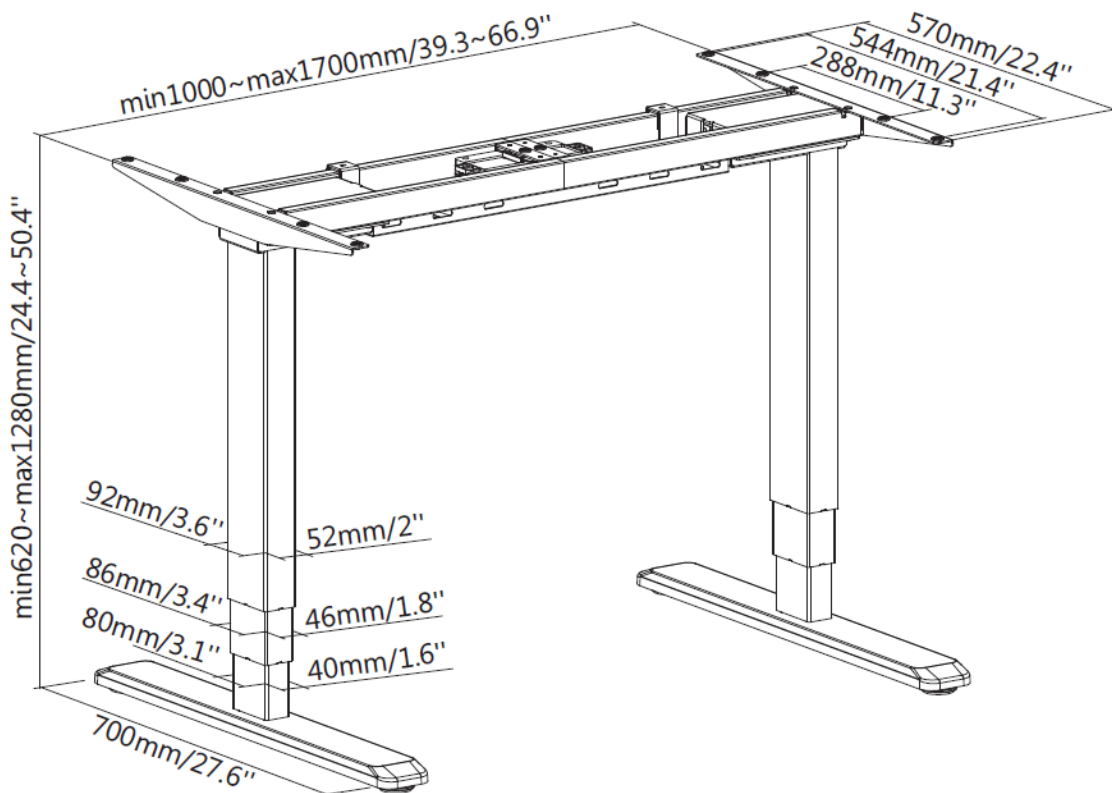

ERGO Electric Sit-Stand Desk Frame, Dual Motor

Model No.:

650803 (Grey)

650804 (White)

650805 (Black)

I Overview

The equip® ERGO Electric Sit-Stand Desk Frame creates your own desk space that lets you stand up during the long workday with an electric height adjustable frame. Periodically standing throughout the day can help relieve tension on the neck, back, and shoulders, as well as increase blood flow and reduce stress.

Enjoy being able to stand up in seconds with this sturdy frame featuring a dual motor lift system for smooth height transitions, telescopic height adjustment for ideal ergonomic viewing, touch control for customizable settings and convenience, and solid leg support for desk surfaces weighing up to 275 pounds.

I Drawing

I Key Features

- 3-Stage Dual Motors Electric Sit-Stand Desk Frame
- Easy-to-use press controller makes height adjustment easy
- Motor has thermal and overload protected for safety and longevity
- Strong dual motors ensures a very high stability level
- Strong lifting power with low noise level
- Switched mode power supply for energy and power efficiency
- Cable management keeps everything organized
- Adjustable width fits a variety of desktop shapes and sizes
- 4 adjustable feet level and adapt to most any floor surface
- Desktop table is NOT included.

I Specification

Material	Steel, Plastic
Dimension	1000~1700x700x620~1280mm
Suggest Tabletop Size	1100~2200 x (700~1000) mm
Tabletop Thickness:	≥25mm
Weight Capacity	125 Kg
Width Range	1000 ~ 1700mm
Height Range	620 ~ 1280mm
Column Design	Reversed Column
Column Size	40x80, 46x86, 52x92 mm
Leg Quantity	2
Adjustable Feet Pad	Yes
Motor Quantity	2
Power Input	100~240V
Max. Speed	38mm/s
Control Panel Type	Touch Control Panel
Time Reminder	Yes
Suggested Operating Temperature	-5°C~40°C
IP Grade	20
Cable Management	Yes