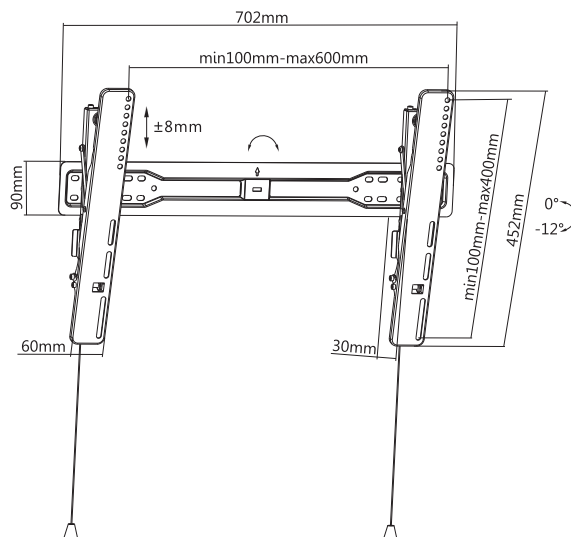

37" - 70" Ultra Slim TV Wall Mount Bracket

Model No.: 650317

I Overview

The equip® TV Wall Mount Bracket is a compact but sturdy product that ensures a reliable installation of your LCD/Plasma TV. Follow the graphic guide included in the package, you can install your TV on your own with ease. The wall bracket fits most of the wall materials- brick, concrete and wood, making the ideal choice for you to set up your screens.

I Drawing