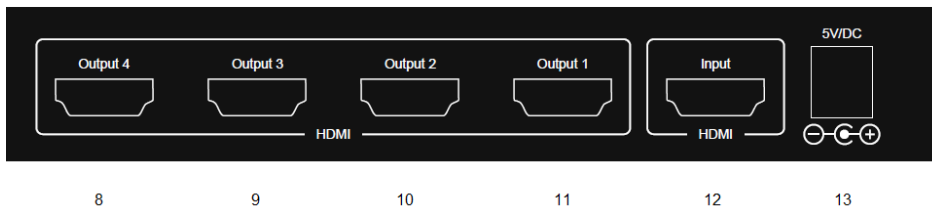

- ⑧ HDMI Output 4
- ⑨ HDMI Output 3
- ⑩ HDMI Output 2
- ⑪ HDMI Output 1
- ⑫ HDMI Input
- ⑬ Power Socket

V. PACKAGE CONTENTS

Item	Qty	Remark
4-port HDMI Splitter	1x	
Power Adapter	1x	DC5V/1A
User Manual	1x	English

VI. FAQ

a) The splitter doesn't appear to be functioning.

Make sure all cables are in good condition and well connected.

If the power supply is in good condition and well connected, check if the LED light is on.

*The maximum support length of HDMI cable is up to 10 meters. Due to different quality cables on the market, it is recommended to use equip cables for the best quality of image.